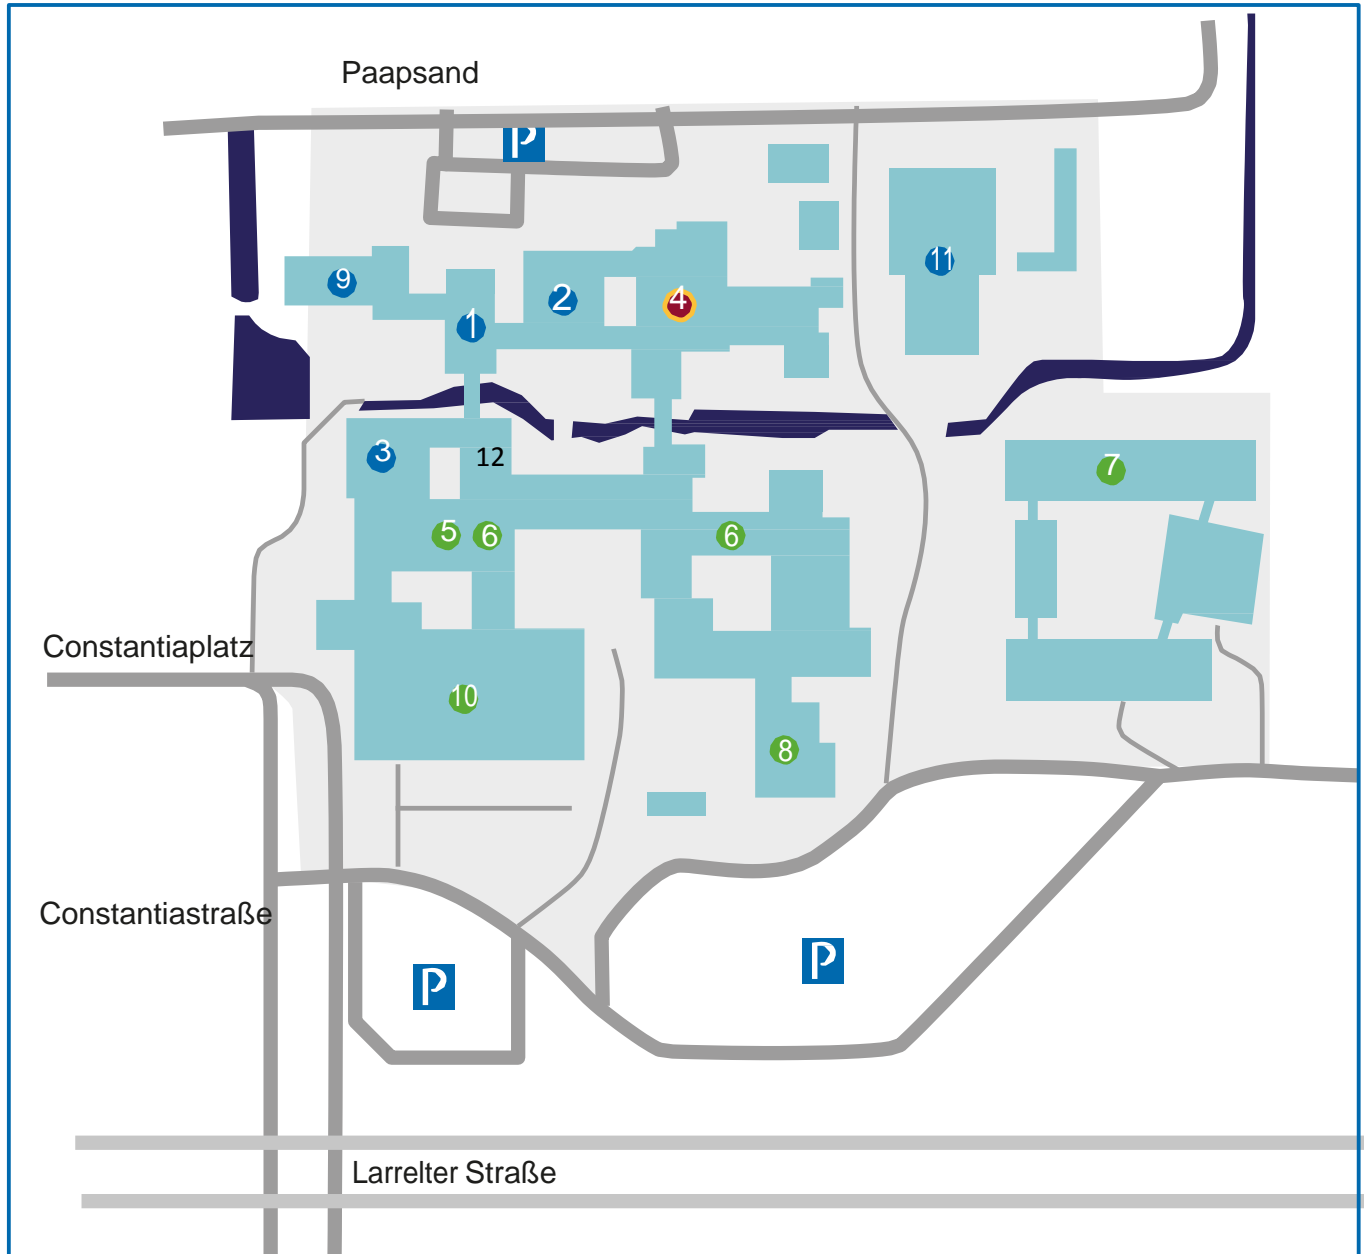

Campus Emden

- | | |
|---|--|
| 1 Administration | 7 Faculty of Technology (Electrical Engineering and Computer Sciences) |
| 2 Library | 8 Technical Centre, Natural Sciences |
| 3 Lecture Halls T149, T151 | 9 Coram (room for events) |
| 4 Faculty of Social Work and Health / Faculty of Business Studies | 10 Work Rooms Mechanical Engineering |
| 5 Faculty of Technology (Mechanical Engineering and Natural Sciences) | 11 Canteen / Service Point for Students |
| 6 Faculty of Technology (Natural Sciences) | 12 International Office |